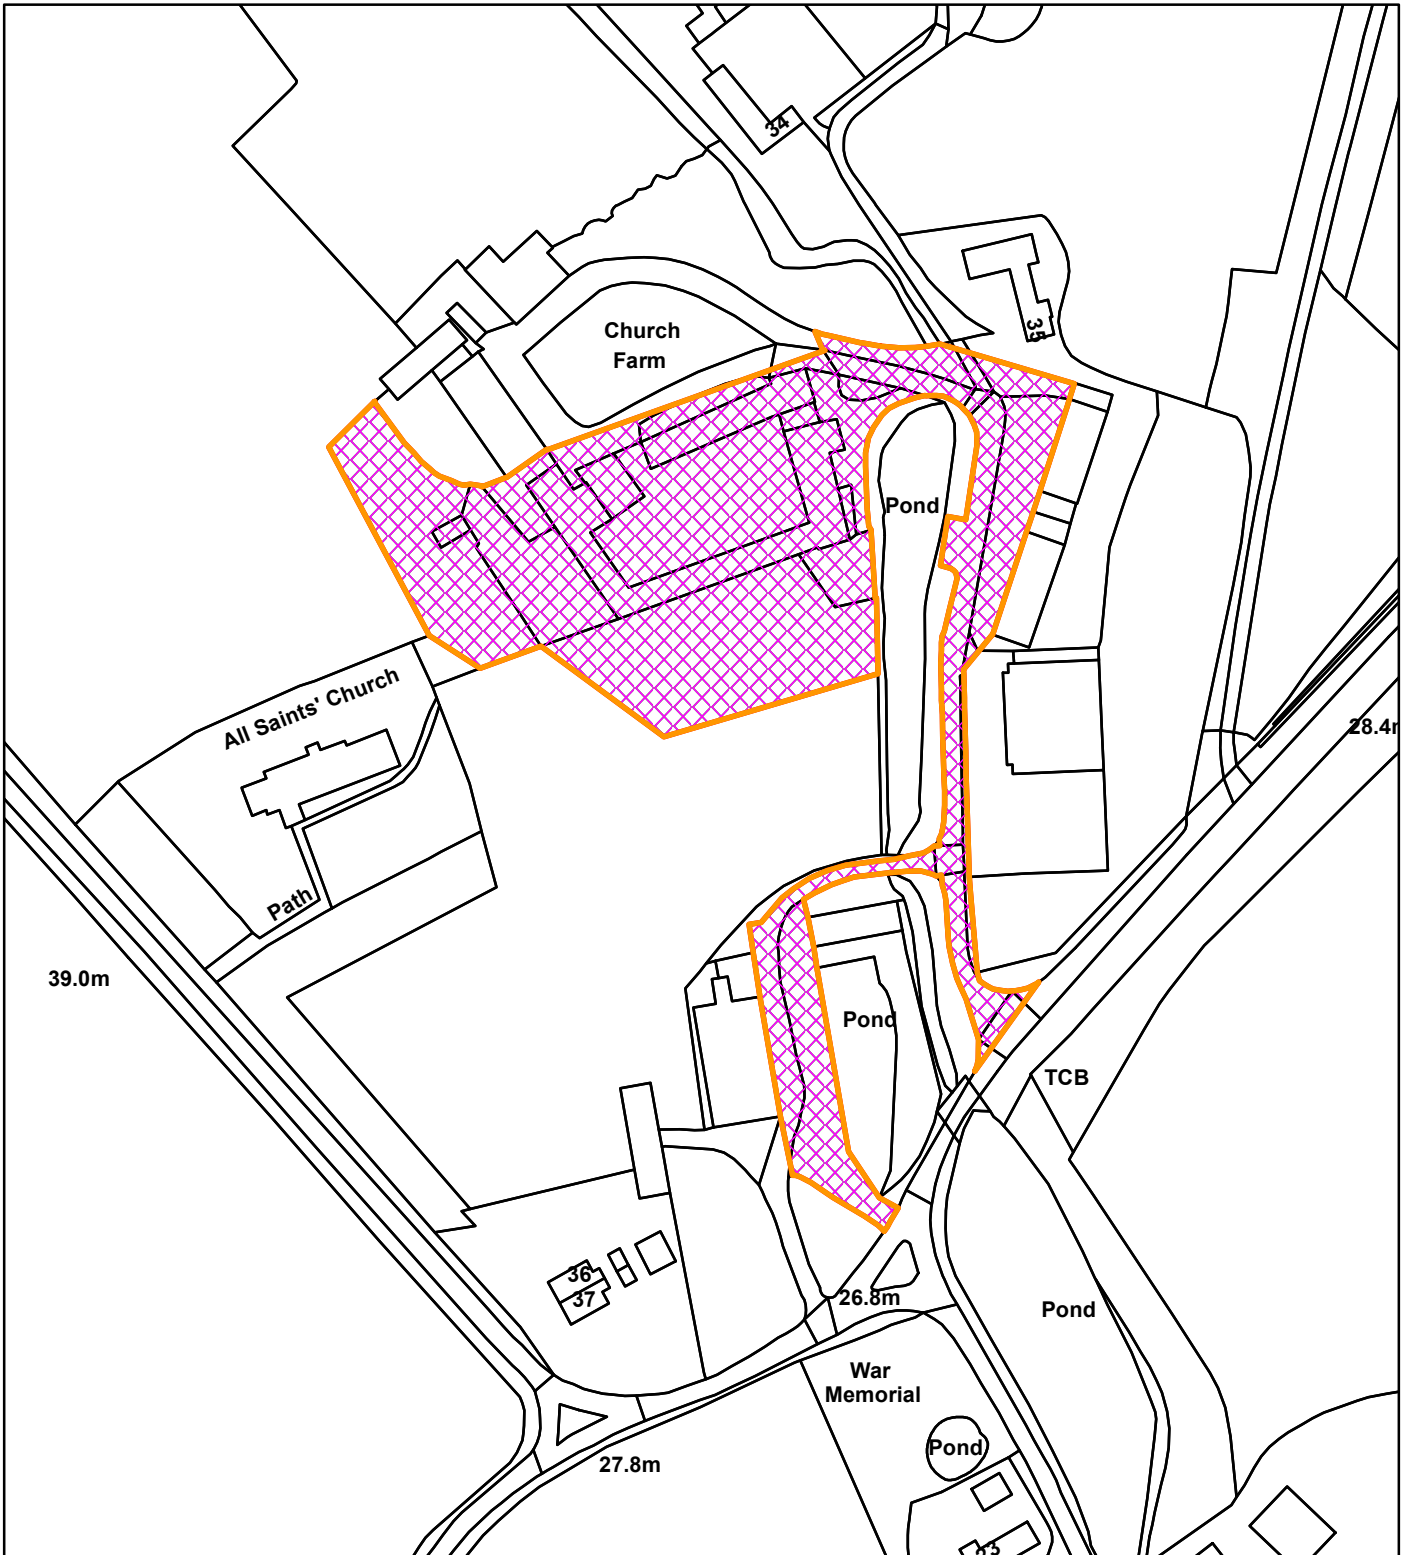

# 22/01216/F

Church Farm, Docking Road, Fring, PE31 6SE

**Scale:** 1:1,700

Organisation	BCKLWN
Department	Department
Comments	Not Set
Date	24/11/2022
MSA Number	0100024314

Reproduced from the Ordnance Survey map with permission of the Controller of Her Majesty's Stationery Office © Crown Copyright 2022.

Unauthorised reproduction infringes Crown Copyright and may lead to prosecution or civil proceedings.